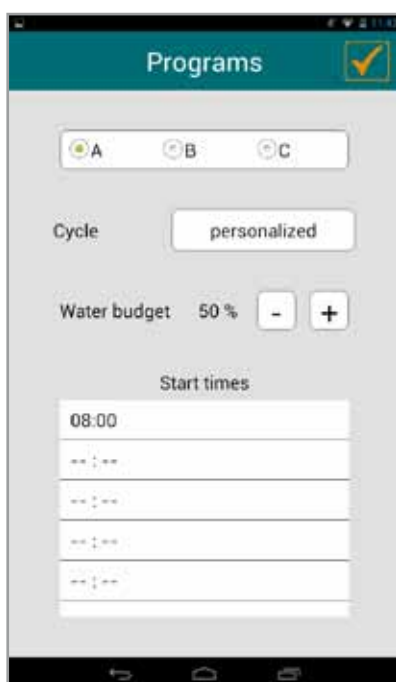

WiFi GARDEN AUTOMATION

Irrigation

WF-Android
Irrigation SolemWF
Application

SOLEM "APP" FOR SMARTPHONE OR TABLET DEDICATED TO MANAGE WF IRRIGATION PRODUCT RANGE.

Applications :

Automatic Irrigation of private gardens, public areas, sport fields.... Control and complete programming of Solem irrigation product range (WF-IS and WF-IP)

Features :

- 3 programs (A, B, C)
- 8 start times per day and per program
- Watering cycles :
 - Choice of weekday
 - Even.
 - Odd, Odd-31
 - 1 to 31 days program cycles
- Watering time per station from 1 minute to 12 hours with 1 minute steps
- Manual start with adjustable duration
- Water-budget feature that allows modulation of water from 0 to 200%
- Rain-Delay function allows to suspend watering from 1 to 15 days. Restarting is automatic at the end of this period
- Test program (watering from 1 to 10 minutes in all stations) for a system check