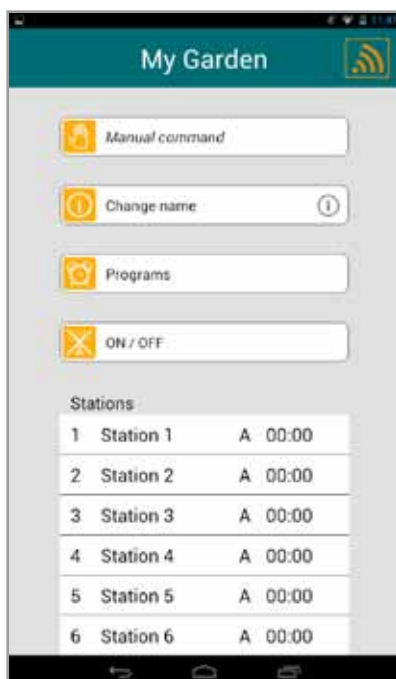

WiFi GARDEN AUTOMATION

Irrigation

WF-Android
Irrigation SolemWF
Application

SOLEM "APP" FOR SMARTPHONE OR TABLET DEDICATED TO MANAGE WF IRRIGATION PRODUCT RANGE.

Applications :

Automatic Irrigation of private gardens, public areas, sport fields.... Control and complete programming of Solem irrigation product range (WF-IS and WF-IP)

Features :

- 3 programs (A, B, C)
- 8 start times per day and per program
- Watering cycles :
 - Choice of weekday
 - Even.
 - Odd, Odd-31
 - 1 to 31 days program cycles
- Watering time per station from 1 minute to 12 hours with 1 minute steps
- Manual start with adjustable duration
- Water-budget feature that allows modulation of water from 0 to 200%
- Rain-Delay function allows to suspend watering from 1 to 15 days. Restarting is automatic at the end of this period
- Test program (watering from 1 to 10 minutes in all stations) for a system check