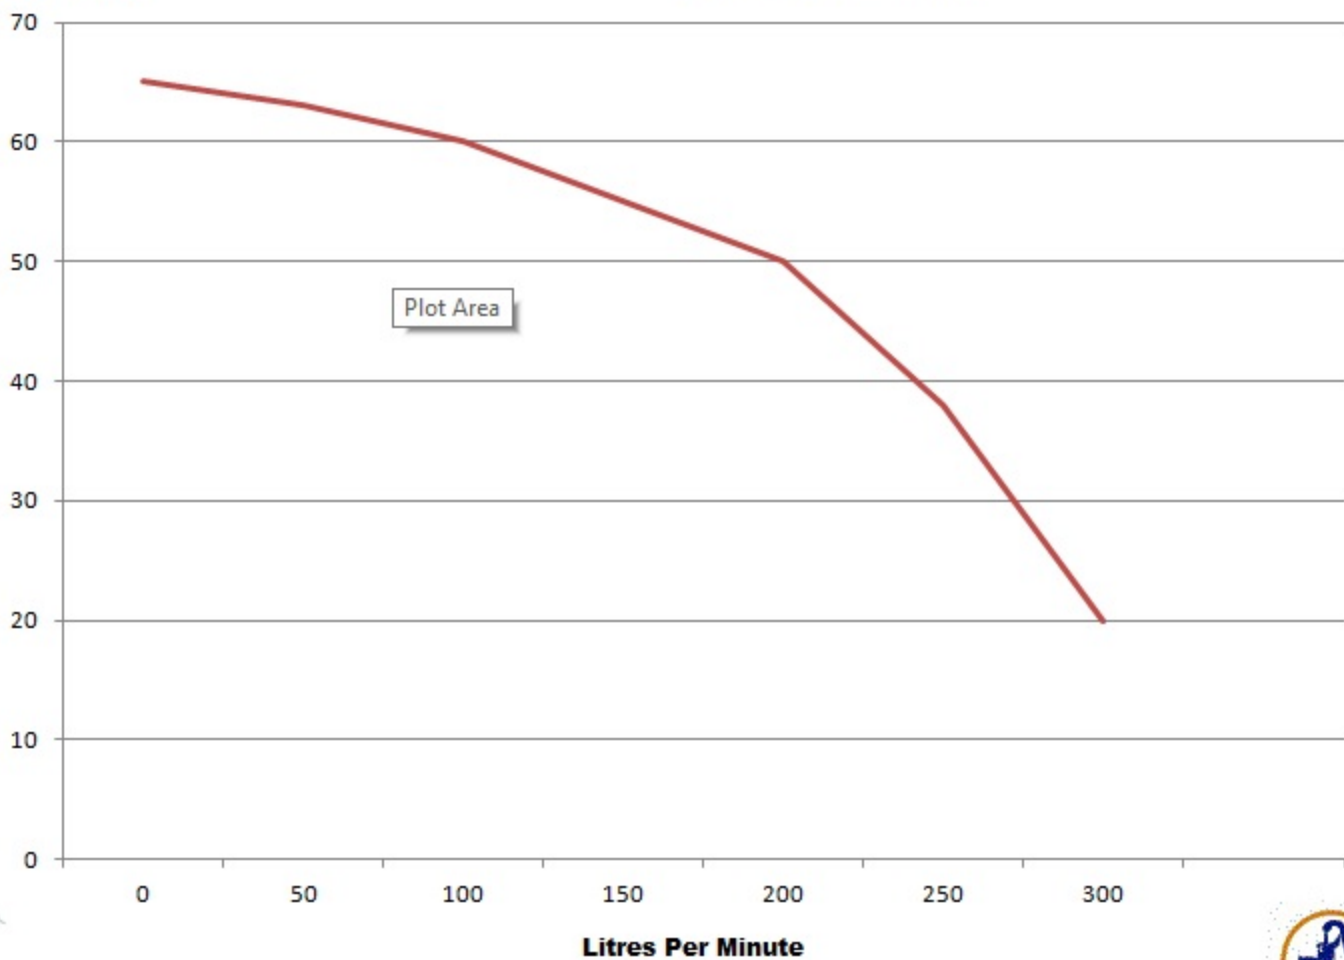

# Colard 7HP Twin

Head (m)

Colard 7HP Twin

**Aldgate Pump**  
Sales & Service

# Colard 10HP Twin

Head (m)

Colard 10HP Twin

**Aldgate Pump**  
Sales & Service